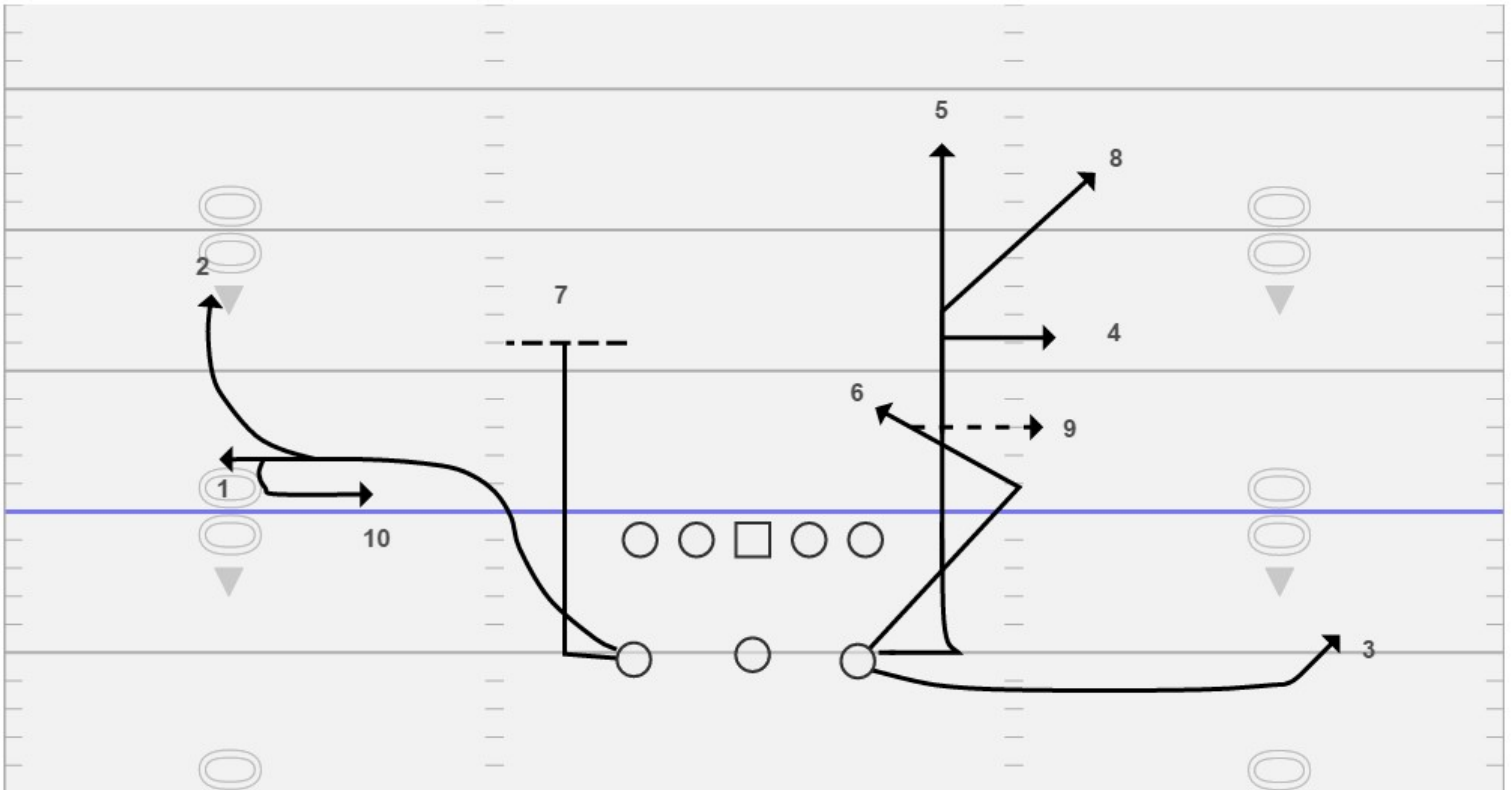

FOOTBALL UNIVERISTY RUNNING BACKS ROUTE TREE

| | |
|----|--|
| 1 | Flat (2-3) Yards - 5 Step QB Drop |
| 2 | Wheel (sell flat 1st) - 5 Step QB Drop with Hitch |
| 3 | Swing - 5 Step QB Drop |
| 4 | Out - (sell vertical) breakout at 6 yards - 5 Step QB Drop |
| 5 | Seem - 5 Step QB Drop |
| 6 | Angle (sell flat 1st) - 5 Step QB Drop with Hitch |
| 7 | Option (6 yards) - 5 Step QB Drop with Hitch |
| 8 | Corner - 5 Step QB Drop with Hitch |
| 9 | Angle Return (sloppy angle) - 5 Step QB Drop with Hitch |
| 10 | Pivot (sell flat 1st) - 5 step QB Drop |